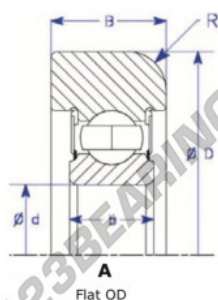

Mast guide bearing MG307-KN-1-ENDURO - MG307-KN-1-ENDURO

<https://www.123bearing.ca/bearing-housing/deep-groove-bearing/mast-guide/mg307-kn-1-enduro>

Part Number	Style	Inner Diameter, d	Outer Diameter, D	Inner Ring Width, b	Outer Ring Width, B	Radius, R	Dynamic Capacity	Static Capacity
MG 307 KN-1	1 - Flat OD	35,000 mm	105,85 mm	21 mm	25,000 mm	8,000 mm	33,540 kN	19,230 kN

PRODUCT FEATURES

Brand	ENDURO
N° Ean13	3616060580054
Inside diameter	35 mm
Outside diameter	105.85 mm
Thickness	25 mm
Dynamic load	33.54 kN
Static load	19.23 kN
Packaging	1

contact@123bearing.ca

+1(646) 712 9672