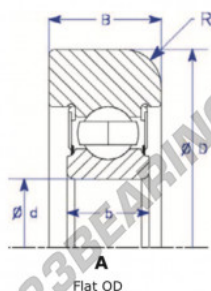

## Mast guide bearing MG307-KN-2-ENDURO - MG307-KN-2-ENDURO

<https://www.123bearing.ca/bearing-housing/deep-groove-bearing/mast-guide/mg307-kg-2-enduro>

Part Number	Style	Inner Diameter, d	Outer Diameter, D	Inner Ring Width, b	Outer Ring Width, B	Radius, R	Dynamic Capacity	Static Capacity
MG 307 KN-2	1- Flat OD	35,000 mm	106,85 mm	21 mm	25,000 mm	8,000 mm	33,540 kN	19,230 kN

### PRODUCT FEATURES

Brand	ENDURO
N° Ean13	3616060580061
Inside diameter	35 mm
Outside diameter	106.85 mm
Thickness	25 mm
Dynamic load	33.54 kN
Static load	19.23 kN
Packaging	1

[contact@123bearing.ca](mailto:contact@123bearing.ca)