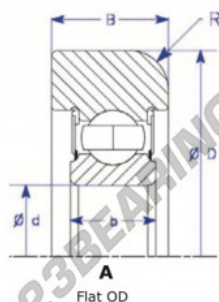

Mast guide bearing MG309-DDQ-ENDURO - MG309-DDQ-ENDURO

<https://www.123bearing.ca/bearing-housing/deep-groove-bearing/mast-guide/mg309-ddq-enduro>

Part Number	Style	Inner Diameter, d	Outer Diameter, D	Inner Ring Width, b	Outer Ring Width, B	Radius, R	Dynamic Capacity	Static Capacity
MG 309 DDQ	↳ Flat OD	45.000 mm	114.50 mm	25 mm	34.000 mm	7.000 mm	52,990 kN	32,050 kN

PRODUCT FEATURES

Brand	ENDURO
N° Ean13	3616060580535
Inside diameter	45 mm
Outside diameter	114.5 mm
Thickness	34 mm
Dynamic load	52.99 kN
Static load	32.05 kN
Packaging	1

contact@123bearing.ca

+1(646) 712 9672