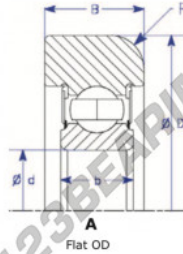

Mast guide bearing MG310-DDN-2-ENDURO - MG310-DDN-2-ENDURO

<https://www.123bearing.ca/bearing-housing/deep-groove-bearing/mast-guide/mg310-ddn-2-enduro>

Part Number	Style	Inner Diameter, d	Outer Diameter, D	Inner Ring Width, b	Outer Ring Width, B	Radius, R	Dynamic Capacity	Static Capacity
MG 310 DDN-2	1 - Flat OD	50.000 mm	129.50 mm	27 mm	35.000 mm	7.000 mm	62,000 kN	38,210 kN

PRODUCT FEATURES

Brand	ENDURO
N° Ean13	3616060580689
Inside diameter	50 mm
Outside diameter	129.5 mm
Thickness	35 mm
Dynamic load	62 kN
Static load	38.21 kN
Packaging	1

contact@123bearing.ca

+1(646) 712 9672