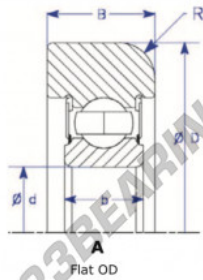

Mast guide bearing MG310-KK-1-ENDURO - MG310-KK-1-ENDURO

<https://www.123bearing.ca/bearing-housing/deep-groove-bearing/mast-guide/mg310-kk-1-enduro>

Part Number	Style	Inner Diameter, d	Outer Diameter, D	Inner Ring Width, b	Outer Ring Width, B	Radius, R	Dynamic Capacity	Static Capacity
MG 310 KK1	Flat OD	50.000 mm	129.00 mm	27 mm	34.000 mm	6.500 mm	62,000 kN	38,210 kN

PRODUCT FEATURES

Brand	ENDURO
N° Ean13	3616060580719
Inside diameter	50 mm
Outside diameter	129 mm
Thickness	34 mm
Dynamic load	62 kN
Static load	38.21 kN
Packaging	1

contact@123bearing.ca

+1(646) 712 9672