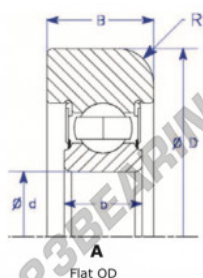

Mast guide bearing MG100MM-3-ENDURO - MG100MM-3-ENDURO

<https://www.123bearing.ca/bearing-housing/deep-groove-bearing/mast-guide/mg100mm-3-enduro>

Part Number	Style	Inner Diameter, d	Outer Diameter, D	Inner Ring Width, b	Outer Ring Width, B	Radius, R	Dynamic Capacity	Static Capacity
MG 100mm-3	1- Flat OD	100,000 mm	203,00 mm	34 mm	52,000 mm	10,000 mm	122,000 KN	92,000 KN

PRODUCT FEATURES

Brand	ENDURO
N° Ean13	3616060580900
Inside diameter	100 mm
Outside diameter	203 mm
Thickness	52 mm
Dynamic load	122 kN
Static load	92 kN
Packaging	1

contact@123bearing.ca

+1(646) 712 9672