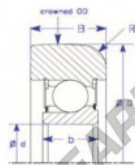

Mast guide bearing MG308-FFUB-ENDURO - MG308-FFUB-ENDURO

<https://www.123bearing.ca/bearing-housing/deep-groove-bearing/mast-guide/mg308-ffub-enduro>

Part Number	Style	Inner Diameter, d	Outer Diameter, D	Inner Ring Width, b	Outer Ring Width, B	Radius, R	Dynamic Capacity	Static Capacity
MG_308_FFUB	8-b Crowned OD	40.000 mm	112.40 mm	21 mm	32.100 mm	8.000 mm	56,280 KN	38,910 KN

PRODUCT FEATURES

Brand	ENDURO
N° Ean13	3616060581259
Inside diameter	40 mm
Outside diameter	112.4 mm
Thickness	32.1 mm
Dynamic load	56.28 kN
Static load	38.91 kN
Packaging	1

contact@123bearing.ca

+1(646) 712 9672