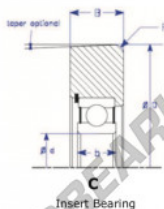

Mast guide bearing MG207-FFJC-ENDURO - MG207-FFJC-ENDURO

<https://www.123bearing.ca/bearing-housing/deep-groove-bearing/mast-guide/mg207-ffjc-enduro>

Part Number	Style	Inner Diameter, d	Outer Diameter, D	Inner Ring Width, b	Outer Ring Width, B	Radius, R	Dynamic Capacity	Static Capacity
MG 207 FFJC	B=C Two-Piece	35,000 mm	93,40 mm	20 mm	31,700 mm	8,000 mm	30,530 kN	25,490 kN

PRODUCT FEATURES

Brand	ENDURO
N° Ean13	3616060581280
Inside diameter	35 mm
Outside diameter	39.4 mm
Thickness	31.7 mm
Dynamic load	30.53 kN
Static load	25.49 kN
Packaging	1

contact@123bearing.ca

+1(646) 712 9672

CRT4 de Lesquin 60 Rue Du Haut De Sainghin 59273 Fretin FRANCE