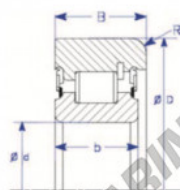

Mast guide bearing MG305-DDR-ENDURO - MG305-DDR-ENDURO

<https://www.123bearing.ca/bearing-housing/deep-groove-bearing/mast-guide/mg305-ddr-enduro>

A
One Piece IR,
Snap Ring
Style IV Roller Bearing

Part Number	Style	Inner Diameter, d	Outer Diameter, D	Inner Ring Width, b	Outer Ring Width, B	Radius, R	Dynamic Capacity	Static Capacity
MG.305.DDR	IR - Roller type : snap ring	25,400 mm	63,50 mm	31,75 mm	32,250 mm	2,000 mm	61,240 KN	65,950 KN

PRODUCT FEATURES

Brand	ENDURO
N° Ean13	3616060581433
Inside diameter	25.4 mm
Outside diameter	63.5 mm
Thickness	32.25 mm
Weight	520 g
Dynamic load	61.24 kN
Static load	65.95 kN
Packaging	1

contact@123bearing.ca