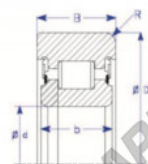

## Mast guide bearing MG65MM-2-ENDURO - MG65MM-2-ENDURO

<https://www.123bearing.ca/bearing-housing/deep-groove-bearing/mast-guide/mg65mm-2-enduro>

**B**  
Two Piece IR  
Style IV Roller Bearing

Part Number	Style	Inner Diameter, d	Outer Diameter, D	Inner Ring Width, b	Outer Ring Width, B	Radius, R	Dynamic Capacity	Static Capacity
MG 65mm-2	IR-2 piece IR	65.000 mm	115.00 mm	31.7 mm	36.000 mm	7.000 mm	82,500 KN	137,400 KN

### PRODUCT FEATURES

Brand	ENDURO
N° Ean13	3616060581679
Inside diameter	65 mm
Outside diameter	115 mm
Thickness	36 mm
Dynamic load	82.5 kN
Static load	137.4 kN
Packaging	1

[contact@123bearing.ca](mailto:contact@123bearing.ca)