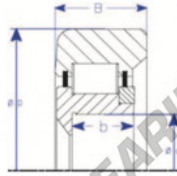

## Mast guide bearing MG306DDL-1-ENDURO - MG306DDL-1-ENDURO

<https://www.123bearing.ca/bearing-housing/deep-groove-bearing/mast-guide/mg306ddl-1-enduro>

**E**  
Non-Threaded Shoulder

Style IV Roller Bearing

Part Number	Style	Inner Diameter, d	Outer Diameter, D	Inner Ring Width, b	Outer Ring Width, B	Radius, R	Dynamic Capacity	Static Capacity
MG_306_DDL-1	IV - Non threaded shoulder	30,000 mm	75,20 mm	16 mm	24,000 mm	6,000 mm	57,100 kN	67,100 kN

## PRODUCT FEATURES

Brand	ENDURO
N° Ean13	3616060581815
Inside diameter	30 mm
Outside diameter	75.2 mm
Thickness	24 mm
Dynamic load	57.1 kN
Static load	67.1 kN
Packaging	1

[contact@123bearing.ca](mailto:contact@123bearing.ca)