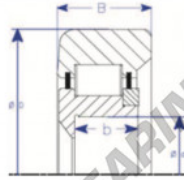

Mast guide bearing MG306DDL-2-ENDURO - MG306DDL-2-ENDURO

<https://www.123bearing.ca/bearing-housing/deep-groove-bearing/mast-guide/mg306ddl-2-enduro>

E
Non-Threaded Shoulder
Style IV Roller Bearing

Part Number	Style	Inner Diameter, d	Outer Diameter, D	Inner Ring Width, b	Outer Ring Width, B	Radius, R	Dynamic Capacity	Static Capacity
MG 306 DDL-2	IV-e Non threaded shoulder	30,000 mm	75,70 mm	16 mm	24,000 mm	6,000 mm	57,100 kN	67,100 kN

PRODUCT FEATURES

Brand	ENDURO
N° Ean13	3616060581822
Inside diameter	30 mm
Outside diameter	75.2 mm
Thickness	24 mm
Weight	150 g
Dynamic load	57.1 kN
Static load	67.1 kN
Packaging	1
Standard	No standard