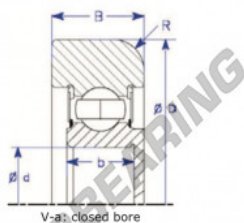

## Mast guide bearing MG308-FF-15-ENDURO - MG308-FF-15-ENDURO

<https://www.123bearing.ca/bearing-housing/deep-groove-bearing/mast-guide/mg308-ff-15-enduro>

Part Number	Style	Inner Diameter, d	Outer Diameter, D	Inner Ring Width, b	Outer Ring Width, B	Radius, R	Dynamic Capacity	Static Capacity
MG 308 FF-15	V-g Closed bore	40.000 mm	126.00 mm	23/28 mm	32.000 mm	9.000 mm	40,760 kN	24,020 kN

### PRODUCT FEATURES

Brand	ENDURO
N° Ean13	3616060581891
Inside diameter	40 mm
Outside diameter	126 mm
Thickness	32 mm
Dynamic load	40.76 kN
Static load	24.02 kN
Packaging	1

[contact@123bearing.ca](mailto:contact@123bearing.ca)