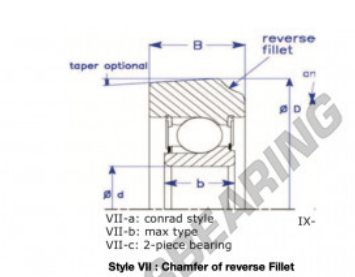

Mast guide bearing MG310-DDT-5-ENDURO - MG310-DDT-5-ENDURO

<https://www.123bearing.ca/bearing-housing/deep-groove-bearing/mast-guide/mg310-ddt-5-enduro>

Part Number	Style	Inner Diameter, d	Outer Diameter, D	Inner Ring Width, b	Outer Ring Width, B	Radius, R	Dynamic Capacity	Static Capacity
MG 309 DDE	VII-a Conrad style	45.000 mm	125.50 mm	25 mm	38.200 mm	chamfer	52,990 KN	32,050 KN

PRODUCT FEATURES

Brand	ENDURO
N° Ean13	3616060582058
Inside diameter	50 mm
Outside diameter	142.8 mm
Thickness	41.3 mm
Weight	1500 g
Dynamic load	62 kN
Static load	38.21 kN
Packaging	1

contact@123bearing.ca