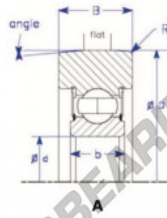

Mast guide bearing MG313-DDTA-ENDURO - MG313-DDTA-ENDURO

<https://www.123bearing.ca/bearing-housing/deep-groove-bearing/mast-guide/mg313-ddta-enduro>

Conrad
Style IX: Symmetrical Design

Part Number	Style	Inner Diameter, d	Outer Diameter, D	Inner Ring Width, b	Outer Ring Width, B	Radius, R	Dynamic Capacity	Static Capacity
MG.313.DDTA	IX-a Symmetrical design, conrad	65.000 mm	184.00 mm	33 mm	45.000 mm	8.000 mm	93,000 kN	60,000 kN

PRODUCT FEATURES

Brand	ENDURO
N° Ean13	3616060582249
Inside diameter	65 mm
Outside diameter	184 mm
Thickness	45 mm
Dynamic load	93 kN
Static load	60 kN
Packaging	1

contact@123bearing.ca

+1(646) 712 9672

CRT4 de Lesquin 60 Rue Du Haut De Sainghin 59273 Fretin FRANCE