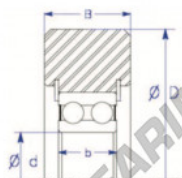

## Mast guide bearing MG5212-VZZA-ENDURO - MG5212-VZZA-ENDURO

<https://www.123bearing.ca/bearing-housing/deep-groove-bearing/mast-guide/mg5212-vzza-enduro>

X-d: two snap rings  
Style X: Double Flow Ball Bearing

Part Number	Style	Inner Diameter, d	Outer Diameter, D	Inner Ring Width, b	Outer Ring Width, B	Radius, R	Dynamic Capacity	Static Capacity
MG 5212 VZZA	X-d: two snap rings	60.000 mm	200.60 mm	36.5 mm	54.100 mm	chamfer	89,000 kN	97,900 kN

### PRODUCT FEATURES

Brand	ENDURO
N° Ean13	3616060582447
Inside diameter	60 mm
Outside diameter	200.6 mm
Thickness	54.1 mm
Weight	1425 g
Dynamic load	89 kN
Static load	97.9 kN
Packaging	1

[contact@123bearing.ca](mailto:contact@123bearing.ca)