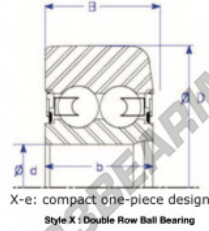

## Mast guide bearing MG313-DDL-2-ENDURO - MG313-DDL-2-ENDURO

<https://www.123bearing.ca/bearing-housing/deep-groove-bearing/mast-guide/mg313-ddl-2-enduro>

Part Number	Style	Inner Diameter, d	Outer Diameter, D	Inner Ring Width, b	Outer Ring Width, B	Radius, R	Dynamic Capacity	Static Capacity
MG 313 DDL-2	X-e One piece	65.000 mm	135.70 mm	34 mm	41.920 mm	6.000 mm	56,300 kN	57,600 kN

### PRODUCT FEATURES

Brand	ENDURO
N° Ean13	3616060582546
Inside diameter	65 mm
Outside diameter	135.7 mm
Thickness	41.92 mm
Dynamic load	56.3 kN
Static load	57.6 kN
Packaging	1

[contact@123bearing.ca](mailto:contact@123bearing.ca)