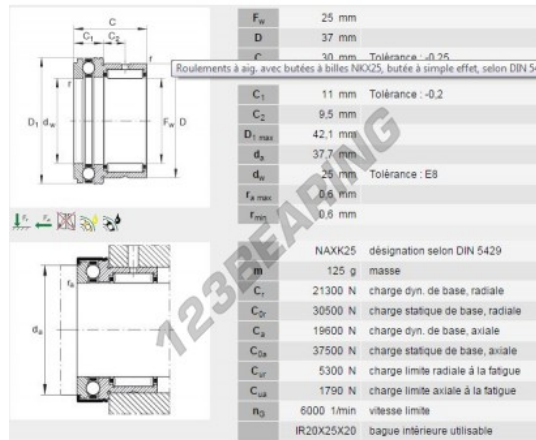

Needle roller bearing NKX25-INA - NKX25-INA

<https://www.123bearing.ca/bearing-housing/needle-roller-bearing/needle/nkx25-ina>

PRODUCT FEATURES

Brand	INA
N° Ean13	3663952092935
Inside diameter	25 mm
Outside diameter	37 mm
Thickness	30 mm
Packaging	1