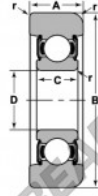

Mast guide bearing MG-306-DDB-NTN - MG-306-DDB-NTN

<https://www.123bearing.ca/bearing-housing/deep-groove-bearing/mast-guide/mg-306-ddb-ntn>

STYLE 1

Bearing Number	Style	Bore ID	Outside Diameter	Inner Ring	Outer Ring	Radius R	Fillet r	Basic Load Ratings	
			mm	mm	mm			Dynamic C	Static Co
MG-306-DDB	1	1.38	3.35	0.75	1.06	5.34	0.04	2865	3350
		35.31	82.55	19.05	26.97	137.1	1.02	26600	34900

PRODUCT FEATURES

Brand	NTN
N° Ean13	3616060585530
Inside diameter	30 mm
Outside diameter	82.55 mm
Thickness	26.97 mm
Dynamic load	26.6 kN
Static load	14.9 kN
Packaging	1

contact@123bearing.ca

+1(646) 712 9672