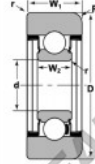

Mast guide bearing MG-307-LL-NTN - MG-307-LL-NTN

<https://www.123bearing.ca/bearing-housing/deep-groove-bearing/mast-guide/mg-307-ll-ntn>

STYLE 1C

Bearing Number	Style	Bore #	Outside Diameter	Inner Ring	Outer Ring	Radius R	Fillet r	Basic Load Ratings	
			D	W2	W1			Dynamic C	Static Ca
MG-307-LL	1C		1.38 35.00	3.82 91.87	8.75 22.00	1.25 31.12	6.31 7.87	6.96 1.52	1460 33330

PRODUCT FEATURES

Brand	NTN
N° Ean13	3616060585851
Inside diameter	35 mm
Outside diameter	91.87 mm
Thickness	20 mm
Dynamic load	33.33 kN
Static load	19.13 kN
Packaging	1

contact@123bearing.ca

+1(646) 712 9672