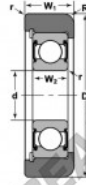

## Mast guide bearing MG-208-FFK-NTN - MG-208-FFK-NTN

<https://www.123bearing.ca/bearing-housing/deep-groove-bearing/mast-guide/mg-208-ffk-ntn>

STYLE 2

Bearing Number	Style	Bore d	Outside Diameter D	Inner Ring W2	Outer Ring W1	Radius R	Fillet r	Basic Load Ratings	
								Dynamic C	Static Co
MG-208-FFK	2	1.5748	3.94	0.203	1.733	0.2575	0.34	5075	6750
		40	101	21	20	10	1	43000	28510

### PRODUCT FEATURES

Brand	NTN
N° Ean13	3616060585929
Inside diameter	40 mm
Outside diameter	101 mm
Thickness	21 mm
Dynamic load	40.98 kN
Static load	28.91 kN
Packaging	1

[contact@123bearing.ca](mailto:contact@123bearing.ca)