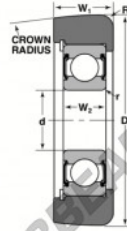

## Mast guide bearing MG-207-FFU-NTN - MG-207-FFU-NTN

<https://www.123bearing.ca/bearing-housing/deep-groove-bearing/mast-guide/mg-207-ffu-ntn>

STYLE 2A

Bearing Number	Style	Bore d	Outside Diameter D	Inner Ring W2	Outer Ring W1	Radius R	Fillet r	Basic Load Ratings Dynamic C	Static Cr
		Inch/mm				Inches		lbf/N	
MG-207-FFU	2A	1.378 35	3.94 101	0.8583 21	1.121 28	0.276 7	0.08 2	11800 52600	7500 33500

## PRODUCT FEATURES

Brand	NTN
N° Ean13	3616060586179
Inside diameter	35 mm
Outside diameter	101 mm
Thickness	29 mm
Dynamic load	52.64 kN
Static load	34.53 kN
Packaging	1

[contact@123bearing.ca](mailto:contact@123bearing.ca)