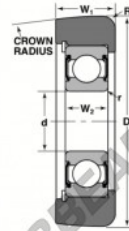

## Mast guide bearing MG-308-FFUB-NTN - MG-308-FFUB-NTN

<https://www.123bearing.ca/bearing-housing/deep-groove-bearing/mast-guide/mg-308-ffub-ntn>

STYLE 2A

Bearing Number	Style	Bore #	Outside Diameter D	Inner Ring W2	Outer Ring W1	Radius R	Flat	Dynamic C	Static Ca
		Inch/mm				Inches		kN	
MG-308-FFUB	2A	1.5748	4.438	0.85	1.390	0.01	0.06	12070	8770
		40	113	21	35	0.25	1.5	5637	3900

## PRODUCT FEATURES

Brand	NTN
N° Ean13	3616060586247
Inside diameter	40 mm
Outside diameter	113 mm
Thickness	32 mm
Dynamic load	56.37 kN
Static load	39 kN
Packaging	1

[contact@123bearing.ca](mailto:contact@123bearing.ca)