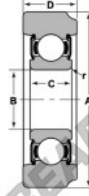

Mast guide bearing MG-307-FFE-NTN - MG-307-FFE-NTN

<https://www.123bearing.ca/bearing-housing/deep-groove-bearing/mast-guide/mg-307-ffe-ntn>

STYLE 5

Bearing Number	Style	Bore	Outside Diameter	Inner Ring	Outer Ring	Radius	Fllet	Basic Load Ratings	
		B	A	WG	D	R	r	Dynamic C	Static Ca
			inch/mm					kgN	lbf
MG-307-FFE	C	1.378	3.976	0.8386	1.102	0.06	0.02	33330	4900
		35	101	21	28			33330	4900

PRODUCT FEATURES

Brand	NTN
N° Ean13	3616060586377
Inside diameter	35 mm
Inside diameter	1.378" inch
Outside diameter	101 mm
Outside diameter	3.976" inch
Thickness	29 mm
Thickness	1.142" inch
Dynamic load	33.33 kN
Static load	19.13 kN
Packaging	1