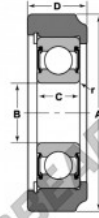

## Mast guide bearing MG-207-FFM-NTN - MG-207-FFM-NTN

<https://www.123bearing.ca/bearing-housing/deep-groove-bearing/mast-guide/mg-207-ffm-ntn>

STYLE 6

Bearing Number	Style	Bore	Outside Diameter		Inner Ring	Outer Ring	Radius	Fillet	Basic Load Ratings	
			A	A					C	C <sub>0</sub>
			Inch/mm				Inches		lbf/lb	kg
MG-207-FFM	E	1.3781	3.9371	0.0008	1.5201	0.04	0.04	8750	8000	
		35	101	0.02	39	1	1	20000	18000	

## PRODUCT FEATURES

Brand	NTN
N° Ean13	3616060586384
Inside diameter	35 mm
Outside diameter	101 mm
Thickness	29 mm
Dynamic load	38.93 kN
Static load	26.78 kN
Packaging	1

[contact@123bearing.ca](mailto:contact@123bearing.ca)