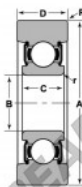

Mast guide bearing MG-209-DD-NTN - MG-209-DD-NTN

<https://www.123bearing.ca/bearing-housing/deep-groove-bearing/mast-guide/mg-209-dd-ntn>

STYLE 7

| Bearing Number | Style | Bore B | Outside Diameter D | Inner Ring W2 | Outer Ring D | Radius R | Fillet r | Basic Load Ratings | |
|----------------|-------|--------|--------------------|---------------|--------------|----------|----------|--------------------|-----------|
| | | | | | | | | Dynamic C | Static Ca |
| MG-209-DD | 7 | 45 | 101 | 19 | 96 | 3 | 2 | 4970 | 7830 |
| | | | | | | | | 20.33 | 31.28 |

PRODUCT FEATURES

| | |
|------------------|---------------|
| Brand | NTN |
| N° Ean13 | 3616060586483 |
| Inside diameter | 45 mm |
| Outside diameter | 101 mm |
| Thickness | 28 mm |
| Dynamic load | 20.33 kN |
| Static load | 31.28 kN |
| Packaging | 1 |