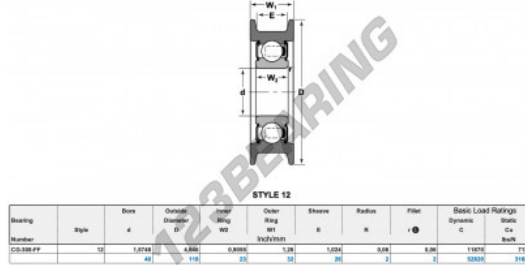

## Mast guide bearing CG-308-FF-NTN - CG-308-FF-NTN

<https://www.123bearing.ca/bearing-housing/deep-groove-bearing/mast-guide/cg-308-ff-ntn>

### PRODUCT FEATURES

Brand	NTN
N° Ean13	3616060586865
Inside diameter	40 mm
Outside diameter	118 mm
Thickness	32 mm
Dynamic load	52.82 kN
Static load	31.68 kN
Packaging	1

[contact@123bearing.ca](mailto:contact@123bearing.ca)