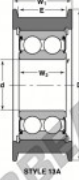

Mast guide bearing CG-5210-VFF-NTN - CG-5210-VFF-NTN

<https://www.123bearing.ca/bearing-housing/deep-groove-bearing/mast-guide/cg-5210-vff-ntn>

Bearing Number	Style	Bore d	Outside Diameter D	Inner Ring Width W1	Outer Ring Width W2	Shoulder Height X	Shoulder E	Radius R	Fit r	Basic Load Ratings	
										Dynamic C	Static Cr
CG-5210-VFF	13A	50.000	148.00	36.00	120.00	1.41	1.11	6.34	6.36	19100	19000

PRODUCT FEATURES

Brand	NTN
N° Ean13	3616060586902
Inside diameter	50 mm
Outside diameter	148 mm
Thickness	36 mm
Dynamic load	80.63 kN
Static load	84.81 kN
Packaging	1

contact@123bearing.ca

+1(646) 712 9672