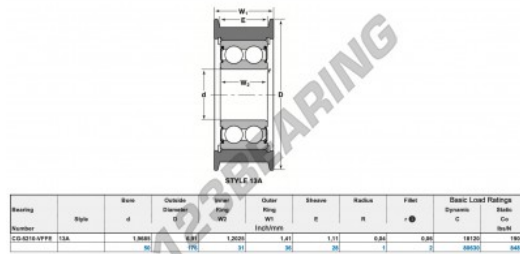

Mast guide bearing CG-5210-VFFE-NTN - CG-5210-VFFE-NTN

<https://www.123bearing.ca/bearing-housing/deep-groove-bearing/mast-guide/cg-5210-vffe-ntn>

PRODUCT FEATURES

Brand	NTN
N° Ean13	3616060586933
Inside diameter	50 mm
Outside diameter	176 mm
Thickness	36 mm
Dynamic load	80.63 kN
Static load	84.81 kN
Packaging	1