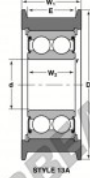

Mast guide bearing CG-5206-SSE-NTN - CG-5206-SSE-NTN

<https://www.123bearing.ca/bearing-housing/deep-groove-bearing/mast-guide/cg-5206-sse-ntn>

Bearing	Style	Bore d	Outside Diameter D	Inner Ring W1	Outer Ring W2	Shoulder E	Radius R	Flats r	BASIC LOAD Ratings	
Number									Dynamic C	Static Ca
CG-5206-SSE	13A	6.35(0.25)	6.35(0.25)	0.85(0.033)	1.82(0.071)				41.83	35.42

PRODUCT FEATURES

Brand	NTN
N° Ean13	3616060587008
Inside diameter	25 mm
Outside diameter	108 mm
Thickness	39 mm
Dynamic load	41.83 kN
Static load	35.42 kN
Packaging	1

contact@123bearing.ca

+1(646) 712 9672