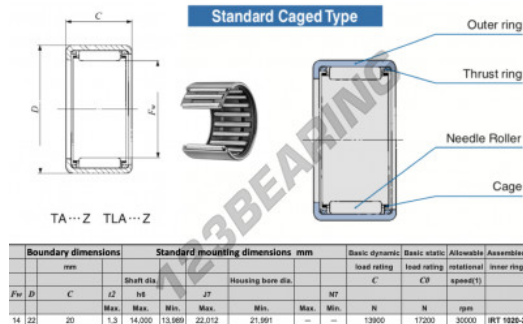

## Drawn cup roller bearing TA1420-Z-IKO - TA1420-Z-IKO

<https://www.123bearing.ca/bearing-housing/needle-roller-bearing/drawn-cup/ta1420-z-iko>

### PRODUCT FEATURES

Brand	IKO
N° Ean13	3616060598851
Inside diameter	14 mm
Outside diameter	22 mm
Thickness	20 mm
Limiting speed	30000 rpm
Weight	24 g
Dynamic load	13.9 kN
Static load	17.2 kN
Packaging	1