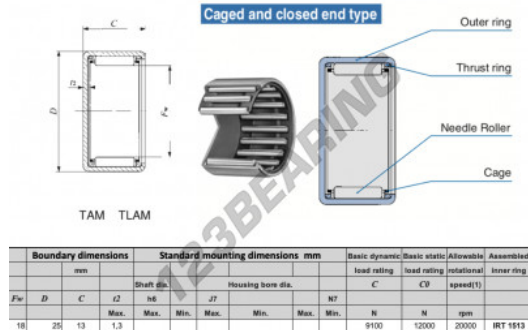

Drawn cup roller bearing TAM1813-IKO - TAM1813-IKO

<https://www.123bearing.ca/bearing-housing/needle-roller-bearing/drawn-cup/tam1813-iko>

PRODUCT FEATURES

Brand	IKO
N° Ean13	3616060598981
Inside diameter	18 mm
Outside diameter	25 mm
Thickness	13 mm
Limiting speed	20000 rpm
Dynamic load	9.1 kN
Static load	12 kN
Packaging	1