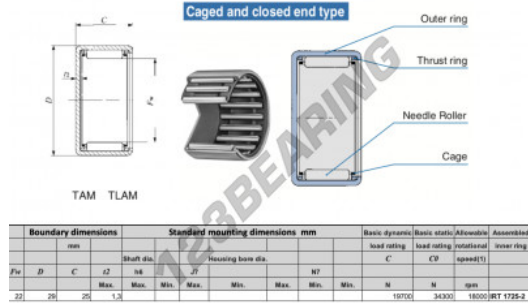

## Drawn cup roller bearing TAM2225-IKO - TAM2225-IKO

<https://www.123bearing.ca/bearing-housing/needle-roller-bearing/drawn-cup/tam2225-iko>

### PRODUCT FEATURES

Brand	IKO
N° Ean13	3616060599186
Inside diameter	22 mm
Outside diameter	29 mm
Thickness	25 mm
Limiting speed	18000 rpm
Dynamic load	19.7 kN
Static load	34.3 kN
Packaging	1

[contact@123bearing.ca](mailto:contact@123bearing.ca)