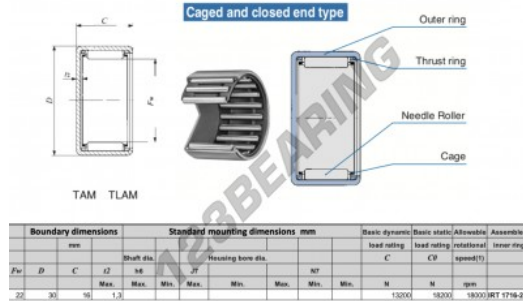

Drawn cup roller bearing TAM223016-IKO - TAM223016-IKO

<https://www.123bearing.ca/bearing-housing/needle-roller-bearing/drawn-cup/tam223016-iko>

PRODUCT FEATURES

Brand	IKO
N° Ean13	3616060599209
Inside diameter	22 mm
Outside diameter	30 mm
Thickness	16 mm
Limiting speed	18000 rpm
Dynamic load	13.2 kN
Static load	18.2 kN
Packaging	1