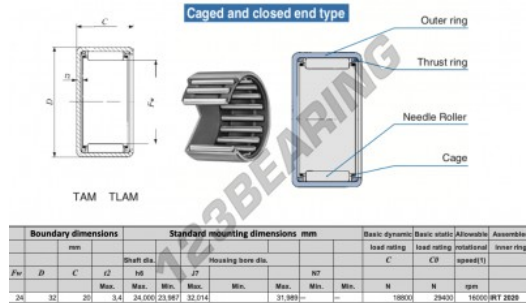

Drawn cup roller bearing TAM243220-IKO - TAM243220-IKO

<https://www.123bearing.ca/bearing-housing/needle-roller-bearing/drawn-cup/tam243220-iko>

PRODUCT FEATURES

Brand	IKO
N° Ean13	3616060599254
Inside diameter	24 mm
Outside diameter	32 mm
Thickness	20 mm
Limiting speed	16000 rpm
Dynamic load	18.8 kN
Static load	29.4 kN
Packaging	1