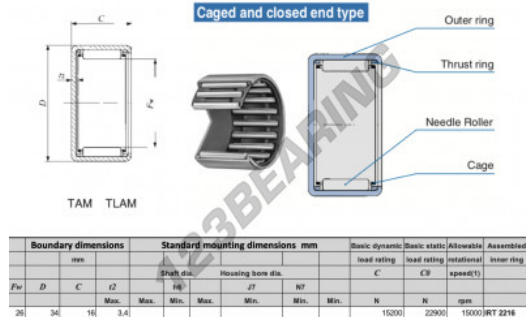

Drawn cup roller bearing TAM2616-IKO - TAM2616-IKO

<https://www.123bearing.ca/bearing-housing/needle-roller-bearing/drawn-cup/tam2616-iko>

PRODUCT FEATURES

Brand	IKO
N° Ean13	3616060599346
Inside diameter	26 mm
Outside diameter	34 mm
Thickness	16 mm
Limiting speed	15000 rpm
Dynamic load	15.2 kN
Static load	22.9 kN
Packaging	1