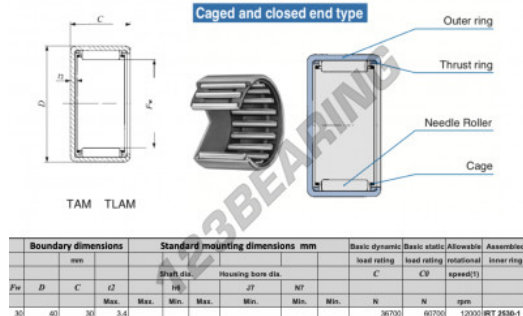

Drawn cup roller bearing TAM3030-IKO - TAM3030-IKO

<https://www.123bearing.ca/bearing-housing/needle-roller-bearing/drawn-cup/tam3030-iko>

PRODUCT FEATURES

Brand	IKO
N° Ean13	3616060599506
Inside diameter	30 mm
Outside diameter	40 mm
Thickness	30 mm
Limiting speed	12000 rpm
Dynamic load	36.7 kN
Static load	60.7 kN
Packaging	1