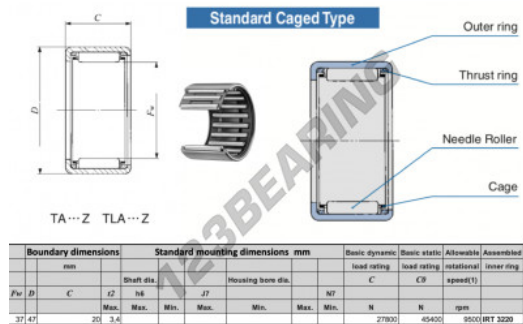

Drawn cup roller bearing TAM3720-IKO - TAM3720-IKO

<https://www.123bearing.ca/bearing-housing/needle-roller-bearing/drawn-cup/tam3720-iko>

PRODUCT FEATURES

| | |
|------------------|---------------|
| Brand | IKO |
| N° Ean13 | 3616060599629 |
| Inside diameter | 37 mm |
| Outside diameter | 47 mm |
| Thickness | 20 mm |
| Limiting speed | 9500 rpm |
| Dynamic load | 27.8 kN |
| Static load | 45.4 kN |
| Packaging | 1 |