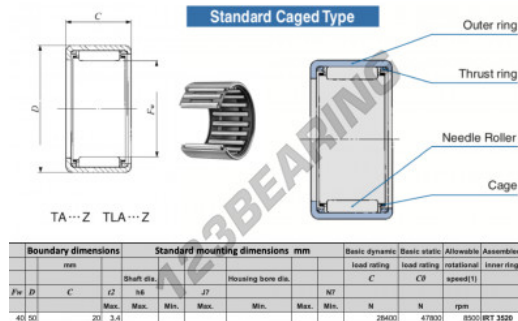

Drawn cup roller bearing TAM4020-IKO - TAM4020-IKO

<https://www.123bearing.ca/bearing-housing/needle-roller-bearing/drawn-cup/tam4020-iko>

PRODUCT FEATURES

Brand	IKO
N° Ean13	3616060599704
Inside diameter	40 mm
Inside diameter	1.575" inch
Outside diameter	50 mm
Outside diameter	1.969" inch
Thickness	20 mm
Thickness	0.787" inch
Limiting speed	8500 rpm
Dynamic load	28.4 kN
Static load	47.8 kN
Packaging	1