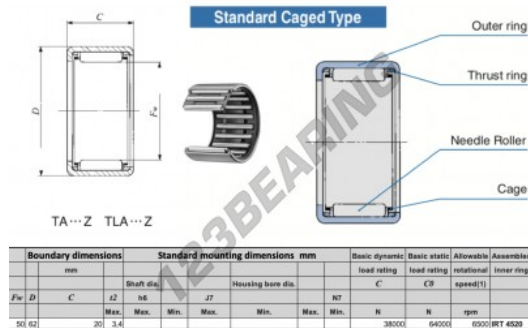

Drawn cup roller bearing TAM5020-IKO - TAM5020-IKO

<https://www.123bearing.ca/bearing-housing/needle-roller-bearing/drawn-cup/tam5020-iko>

PRODUCT FEATURES

Brand	IKO
N° Ean13	3616060599841
Inside diameter	50 mm
Outside diameter	62 mm
Thickness	15 mm
Limiting speed	6500 rpm
Dynamic load	38 kN
Static load	64 kN
Packaging	1