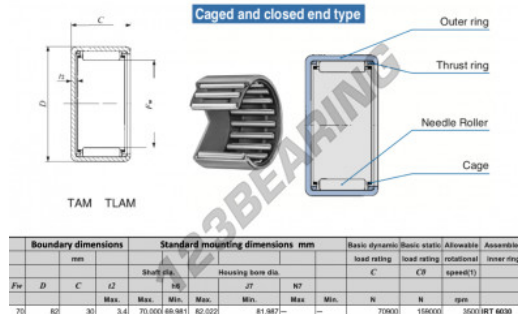

Drawn cup roller bearing TAM7030-IKO - TAM7030-IKO

<https://www.123bearing.ca/bearing-housing/needle-roller-bearing/drawn-cup/tam7030-iko>

PRODUCT FEATURES

Brand	IKO
N° Ean13	3616060600080
Inside diameter	70 mm
Inside diameter	2.756" inch
Outside diameter	82 mm
Outside diameter	3.228" inch
Thickness	30 mm
Thickness	1.181" inch
Limiting speed	3500 rpm
Dynamic load	70.9 kN
Static load	159 kN
Packaging	1