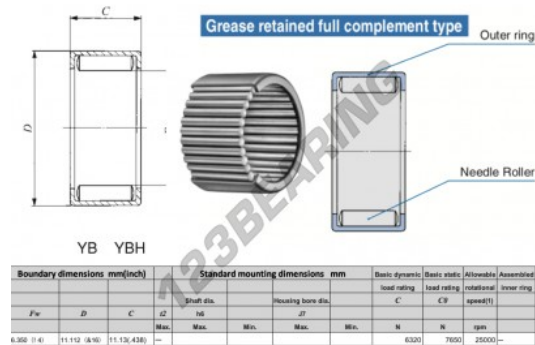

Drawn cup roller bearing YB47-IKO - YB47-IKO

<https://www.123bearing.ca/bearing-housing/needle-roller-bearing/drawn-cup/yb47-iko>

PRODUCT FEATURES

Brand	IKO
N° Ean13	3616060600134
Inside diameter	6.35 mm
Outside diameter	11.112 mm
Thickness	11.13 mm
Limiting speed	25000 rpm
Dynamic load	6.32 kN
Static load	7.65 kN
Packaging	1