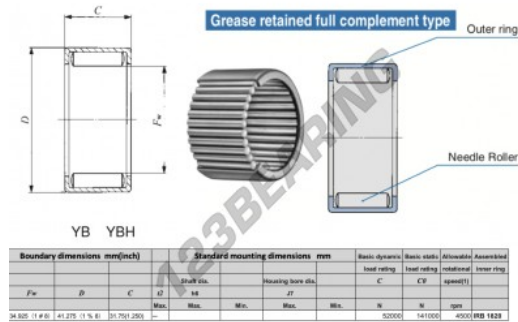

## Drawn cup roller bearing YB2220-IKO - YB2220-IKO

<https://www.123bearing.ca/bearing-housing/needle-roller-bearing/drawn-cup/yb2220-iko>

### PRODUCT FEATURES

Brand	IKO
N° Ean13	3616060600714
Inside diameter	34.925 mm
Outside diameter	41.275 mm
Thickness	31.75 mm
Limiting speed	4500 rpm
Dynamic load	52 kN
Static load	14.1 kN
Packaging	1

[contact@123bearing.ca](mailto:contact@123bearing.ca)