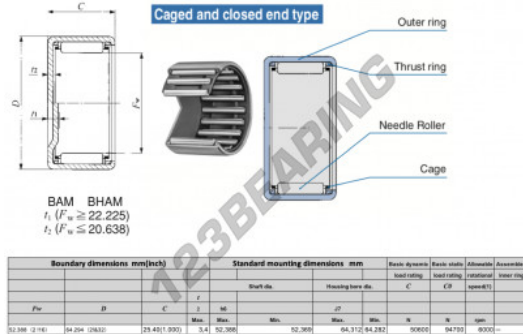

## Drawn cup roller bearing BHAM3316-IKO - BHAM3316-IKO

<https://www.123bearing.ca/bearing-housing/needle-roller-bearing/drawn-cup/bham3316-iko>

### PRODUCT FEATURES

Brand	IKO
N° Ean13	3616060600899
Inside diameter	52.388 mm
Outside diameter	64.294 mm
Thickness	25.4 mm
Limiting speed	6000 rpm
Dynamic load	50.6 kN
Static load	94.7 kN
Packaging	1