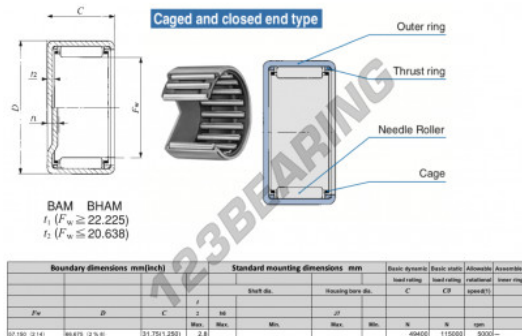

Drawn cup roller bearing BAM3620-IKO - BAM3620-IKO

<https://www.123bearing.ca/bearing-housing/needle-roller-bearing/drawn-cup/bam3620-iko>

PRODUCT FEATURES

Brand	IKO
N° Ean13	3616060601018
Inside diameter	57.15 mm
Outside diameter	66.675 mm
Thickness	31.75 mm
Limiting speed	5000 rpm
Dynamic load	49.4 kN
Static load	115 kN
Packaging	1