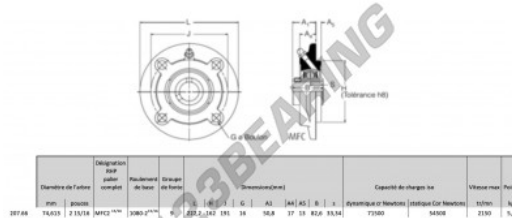

## Housed bearing 4 bolts MFC2-15-16-RHP - MFC2-15-16-RHP

<https://www.123bearing.ca/bearing-housing/housed-bearing/cast-iron-housed-bearing-4/mfc2-15-16-rhp>

### PRODUCT FEATURES

Brand	RHP
N° Ean13	3616060602817
Shaft diameter	74.613 mm
No. of fasteners	4
Tightening	set screw
Mounting center distance	191 mm
Limiting speed	2150 rpm
Material	cast iron
Weight	5400 g
Dynamic load	71.5 kN
Static load	54.5 kN
Packaging	1