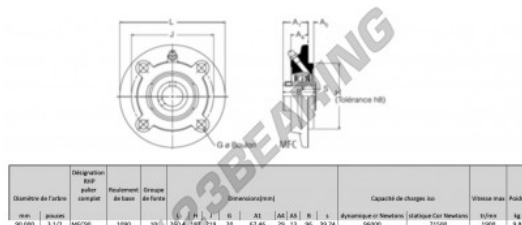

Housed bearing 4 bolts MFC90-RHP - MFC90-RHP

<https://www.123bearing.ca/bearing-housing/housed-bearing/cast-iron-housed-bearing-4/mfc90-rhp>

PRODUCT FEATURES

Brand	RHP
N° Ean13	747023009008
Shaft diameter	90 mm
No. of fasteners	4
Tightening	set screw
Mounting center distance	219 mm
Limiting speed	1900 rpm
Material	cast iron
Weight	9800 g
Dynamic load	96 kN
Static load	71.5 kN
Packaging	1
Standard	No standard