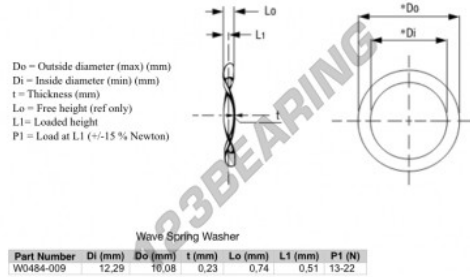

Wave spring washer WSW-12.29-10.08-0.23 - WSW-12.29-10.08-0.23

<https://www.123bearing.ca/accessories/washer/wave-spring-washer/wsw-12.29-10.08-0.23>

PRODUCT FEATURES

Brand	GEN
Inside diameter	10.08 mm
Outside diameter	12.29 mm
Thickness	0.23 mm
Material	STEEL
Clearance height	0.74 mm
Packaging	1
Loaded height	0.51
Flat load (approx)	17 N