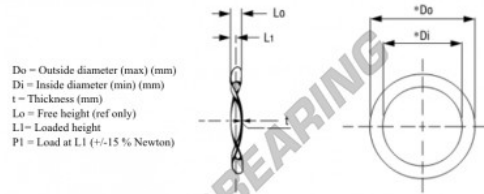

Wave spring washer

WSW-21.72-16.51-0.25-SS - WSW-21.72-16.51-0.25-SS

<https://www.123bearing.ca/accessories/washer/wave-spring-washer/wsw-21.72-16.51-0.25-ss>

Wave Spring Washer

Part Number	Di (mm)	Do (mm)	t (mm)	Lo (mm)	L1 (mm)	P1 (N)
W0855-010-S	21.72	16.51	0.25	1.52	0.76	18-31

PRODUCT FEATURES

Brand	GEN
Inside diameter	16.51 mm
Outside diameter	21.72 mm
Thickness	0.25 mm
Material	STAINLESS STEEL
Clearance height	1.52 mm
Packaging	1
Loaded height	0.76
Flat load (approx)	24 N

contact@123bearing.ca