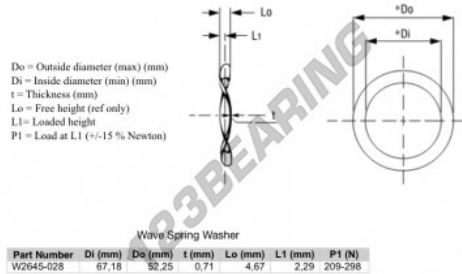

Wave spring washer WSW-67.18-52.25-0.71 - WSW-67.18-52.25-0.71

<https://www.123bearing.ca/accessories/washer/wave-spring-washer/wsw-67.18-52.25-0.71>

PRODUCT FEATURES

| | |
|--------------------|----------|
| Brand | GEN |
| Inside diameter | 52.25 mm |
| Outside diameter | 67.18 mm |
| Thickness | 0.71 mm |
| Material | STEEL |
| Clearance height | 4.67 mm |
| Packaging | 1 |
| Loaded height | 2.29 |
| Flat load (approx) | 209 N |